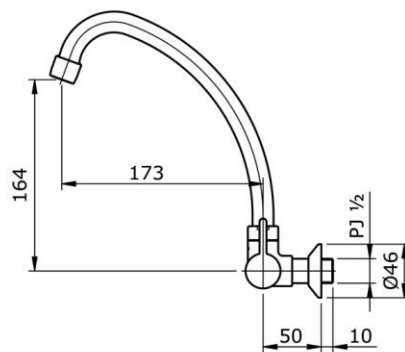

Copyright © W. ATELIER SDN. BHD., All rights reserved.

All photos and specification in this brochure are only for illustration and do not necessarily represent the final standard specification. Manufacturer reserve the rights to make further improvements and changes, where appropriate during design development. Therefore, they shall not form part of an offer or contract.