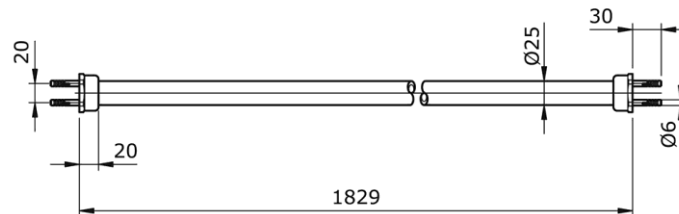

Technical Specification :

Copyright © W. ATELIER SDN. BHD., All rights reserved.

All photos and specification in this brochure are only for illustration and do not necessarily represent the final standard specification. Manufacturer reserve the rights to make further improvements and changes, where appropriate during design development. Therefore, they shall not form part of an offer or contract.