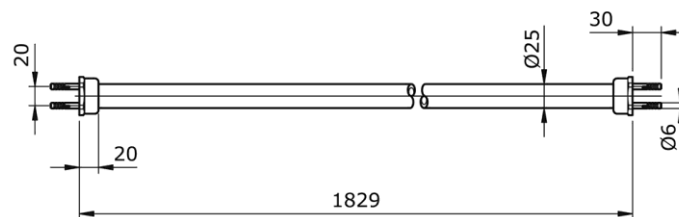

Technical Specification :

Copyright © W. ATELIER SDN. BHD., All rights reserved.

All photos and specification in this brochure are only for illustration and do not necessarily represent the final standard specification. Manufacturer reserve the rights to make further improvements and changes, where appropriate during design development. Therefore, they shall not form part of an offer or contract.