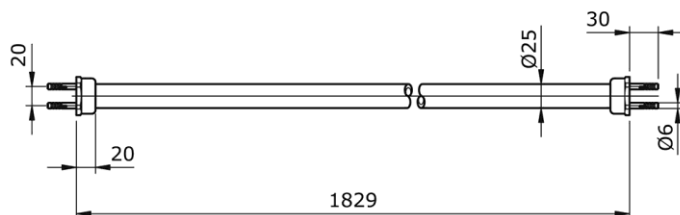

Technical Specification :

Copyright © W. ATELIER SDN. BHD., All rights reserved.

All photos and specification in this brochure are only for illustration and do not necessarily represent the final standard specification. Manufacturer reserve the rights to make further improvements and changes, where appropriate during design development. Therefore, they shall not form part of an offer or contract.