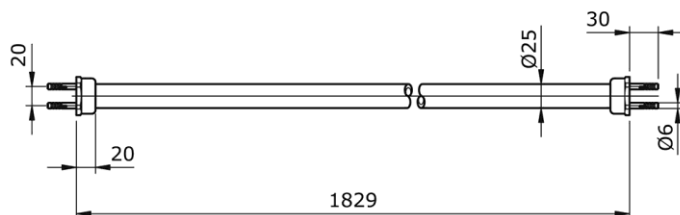

TOTO

Perfection by Design

Type No. : TX6A4
Description : Curtain Rod
(Length 2400mm)

Technical Specification :

Copyright © W. ATELIER SDN. BHD., All rights reserved.

All photos and specification in this brochure are only for illustration and do not necessarily represent the final standard specification. Manufacturer reserve the rights to make further improvements and changes, where appropriate during design development. Therefore, they shall not form part of an offer or contract.