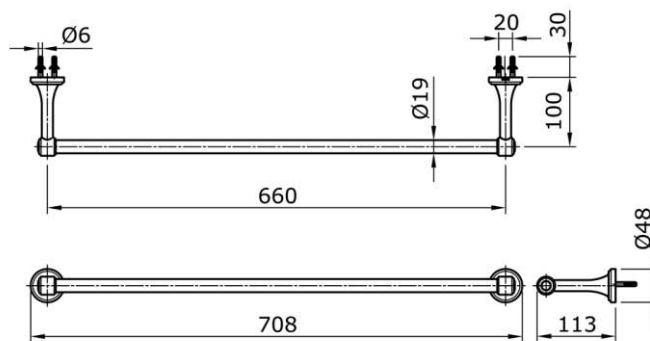

Technical Specification :

Copyright © W. ATELIER SDN. BHD., All rights reserved.

All photos and specification in this brochure are only for illustration and do not necessarily represent the final standard specification. Manufacturer reserve the rights to make further improvements and changes, where appropriate during design development. Therefore, they shall not form part of an offer or contract.