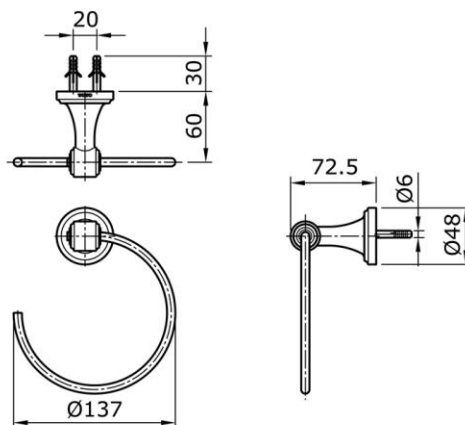

TOTO

Perfection by Design

Type No. : TX702C3B
Description : TOTO C3B Billka
Towel Ring

Technical Specification :

Copyright © W. ATELIER SDN. BHD., All rights reserved.

All photos and specification in this brochure are only for illustration and do not necessarily represent the final standard specification. Manufacturer reserve the rights to make further improvements and changes, where appropriate during design development. Therefore, they shall not form part of an offer or contract.