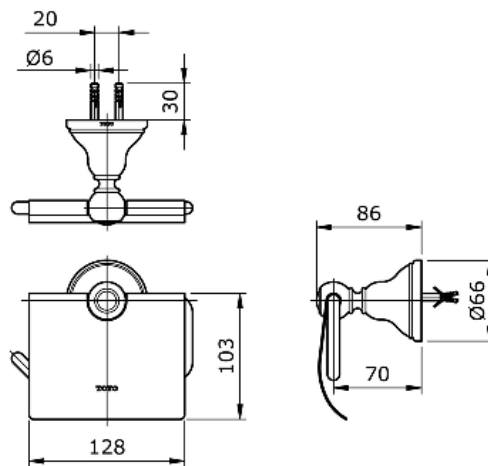

TOTO

Perfection by Design

Type No. : TX703AC
Description : TOTO Curio
Paper Holder

Technical Specification :

Copyright © W. ATELIER SDN. BHD., All rights reserved.

All photos and specification in this brochure are only for illustration and do not necessarily represent the final standard specification. Manufacturer reserve the rights to make further improvements and changes, where appropriate during design development. Therefore, they shall not form part of an offer or contract.