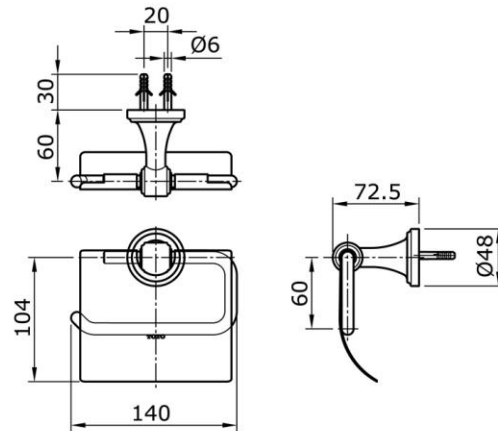

TOTO

Perfection by Design

Type No. : TX703C3B
Description : TOTO C3B Billka
Paper Holder

Technical Specification :

Copyright © W. ATELIER SDN. BHD., All rights reserved.

All photos and specification in this brochure are only for illustration and do not necessarily represent the final standard specification. Manufacturer reserve the rights to make further improvements and changes, where appropriate during design development. Therefore, they shall not form part of an offer or contract.