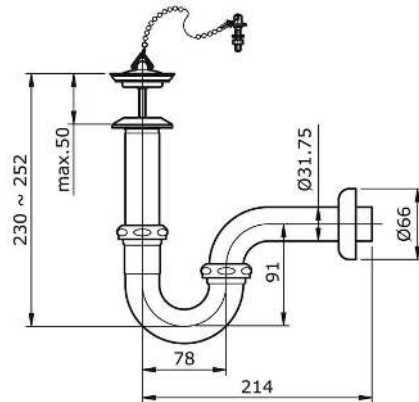

Copyright © W. ATELIER SDN. BHD., All rights reserved.

All photos and specification in this brochure are only for illustration and do not necessarily represent the final standard specification. Manufacturer reserve the rights to make further improvements and changes, where appropriate during design development. Therefore, they shall not form part of an offer or contract.