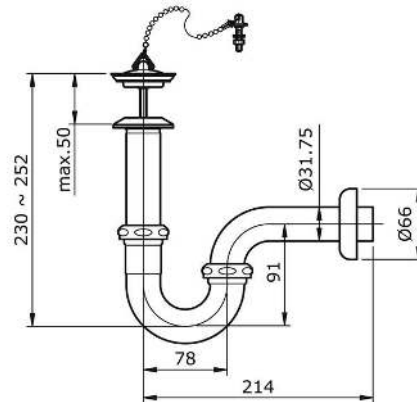

TOTO

Perfection by Design

Type No. : TX709AV7
Description : 1" Waste with P-Trap
(L = 262mm)

Technical Specification :

Copyright © W. ATELIER SDN. BHD., All rights reserved.

All photos and specification in this brochure are only for illustration and do not necessarily represent the final standard specification. Manufacturer reserve the rights to make further improvements and changes, where appropriate during design development. Therefore, they shall not form part of an offer or contract.