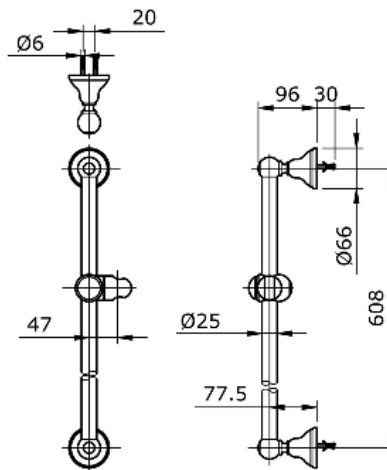

TOTO

Perfection by Design

Type No. : TX721AC
Description : TOTO Curio
Sliding Rail
Length : 608mm

Technical Specification :

Copyright © W. ATELIER SDN. BHD., All rights reserved.

All photos and specification in this brochure are only for illustration and do not necessarily represent the final standard specification. Manufacturer reserve the rights to make further improvements and changes, where appropriate during design development. Therefore, they shall not form part of an offer or contract.