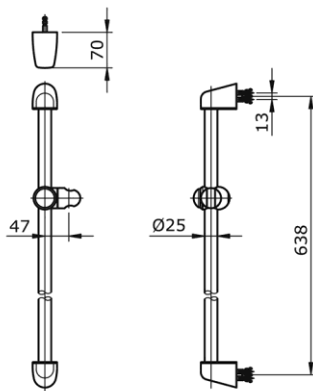

TOTO

Perfection by Design

Type No. : TX721AN
Description : Sliding Rail

Technical Specification :

Copyright © W. ATELIER SDN. BHD., All rights reserved.

All photos and specification in this brochure are only for illustration and do not necessarily represent the final standard specification. Manufacturer reserve the rights to make further improvements and changes, where appropriate during design development. Therefore, they shall not form part of an offer or contract.