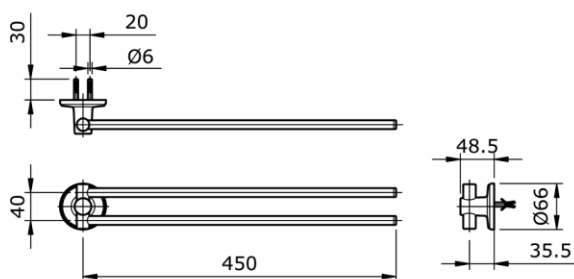

Copyright © W. ATELIER SDN. BHD., All rights reserved.

All photos and specification in this brochure are only for illustration and do not necessarily represent the final standard specification. Manufacturer reserve the rights to make further improvements and changes, where appropriate during design development. Therefore, they shall not form part of an offer or contract.