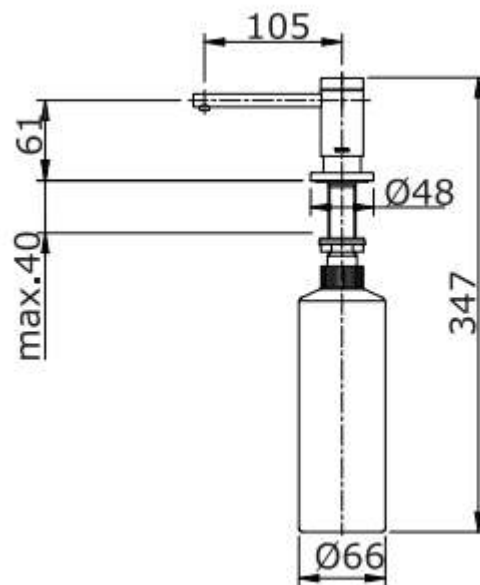

TOTO

Perfection by Design

Type No. : TX728AEZ

Description : Deck Mount Liquid Soap Dispenser with Bottom refill

Spout Length : 105mm

Technical Specification :

Copyright © W. ATELIER SDN. BHD., All rights reserved.