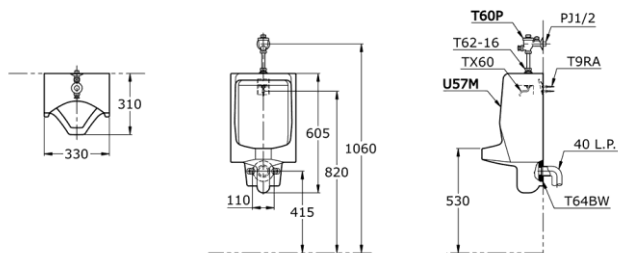

TOTO

Perfection by Design

Type No. : U57M
Description : Moslem Type

Technical Specification :

U 57 M

Copyright © W. ATELIER SDN. BHD., All rights reserved.

All photos and specification in this brochure are only for illustration and do not necessarily represent the final standard specification. Manufacturer reserve the rights to make further improvements and changes, where appropriate during design development. Therefore, they shall not form part of an offer or contract.