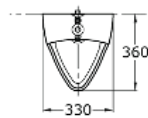

TOTO

Perfection by Design

Type No. : UW58JWF
Description : Urinal

Technical Specification :

UW 58 J

Copyright © W. ATELIER SDN. BHD., All rights reserved.

All photos and specification in this brochure are only for illustration and do not necessarily represent the final standard specification. Manufacturer reserve the rights to make further improvements and changes, where appropriate during design development. Therefore, they shall not form part of an offer or contract.