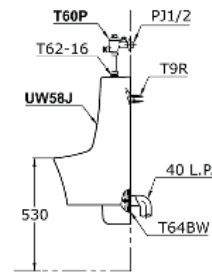

TOTO

Perfection by Design

Type No. : UW58JWF
Description : Urinal

Technical Specification :

UW 58 J

Copyright © W. ATELIER SDN. BHD., All rights reserved.

All photos and specification in this brochure are only for illustration and do not necessarily represent the final standard specification. Manufacturer reserve the rights to make further improvements and changes, where appropriate during design development. Therefore, they shall not form part of an offer or contract.