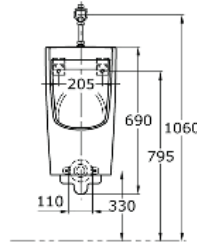

TOTO

Perfection by Design

Type No. : UW58JWF
Description : Urinal

Technical Specification :

UW 58 J

Copyright © W. ATELIER SDN. BHD., All rights reserved.

All photos and specification in this brochure are only for illustration and do not necessarily represent the final standard specification. Manufacturer reserve the rights to make further improvements and changes, where appropriate during design development. Therefore, they shall not form part of an offer or contract.