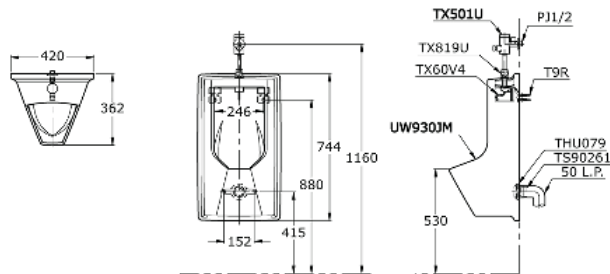

TOTO

Perfection by Design

Type No. : UW930JM
Description : Moslem Type

Technical Specification :

UW 930 JM

Copyright © W. ATELIER SDN. BHD., All rights reserved.

All photos and specification in this brochure are only for illustration and do not necessarily represent the final standard specification. Manufacturer reserve the rights to make further improvements and changes, where appropriate during design development. Therefore, they shall not form part of an offer or contract.