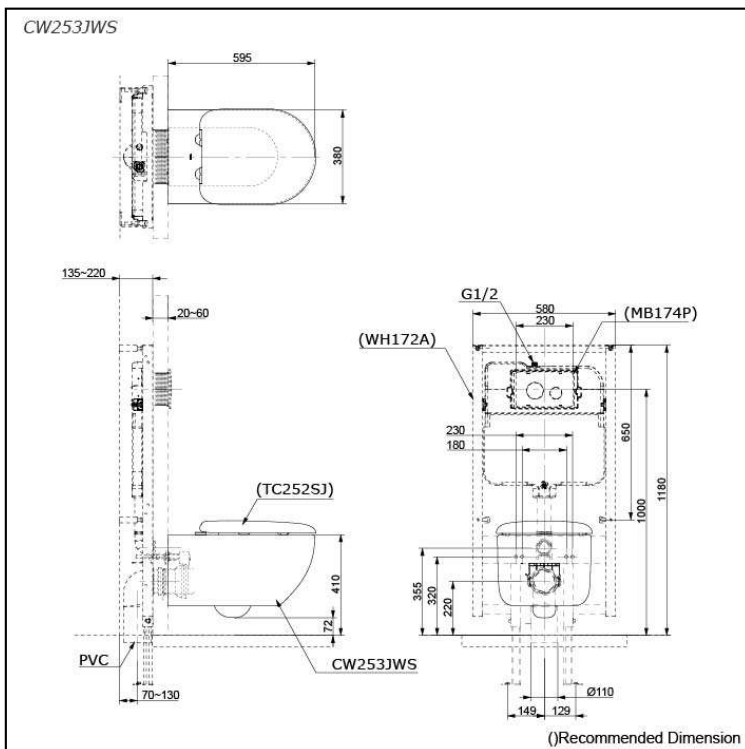

Hayon WALL HUNG TOILET

Features

- Unique sculpted design, Wall Hung Toilet
- Wall Hung types, easy cleaning
- TORNADO FLUSH for powerful flushing effect with less amount of water
- CEFIONTECT Technology: super smooth, ion barrier glazing for a clean toilet bowl
- RIMLESS DESIGN bowl ensures easy cleaning and ultimate hygiene
- WATER SAVING

Specifications

Flush system:	TORNADO FLUSH
Water Use:	4.5L / 3L
Rough-in:	H=220 mm
Bowl Shape:	D-Shape
Water Pressure:	0.05MPa~0.75MPa
Size:	380Wx595Dx338H mm

Parts description

Seat & Cover are not included

- **CW253JWS**
D-Shape Wall Hung Closet Bowl w/
Invisible Fixing Kit (P-Trap) (Rough-in 220)

Optional Parts

- WH172A
Concealed Cistern w/Frame
- TC252SJ
Soft close Seat & Cover
- MB174P
Flush Panel

NOTE

- **DO NOT COUPLE THIS WC WITH FLUSH VALVE**