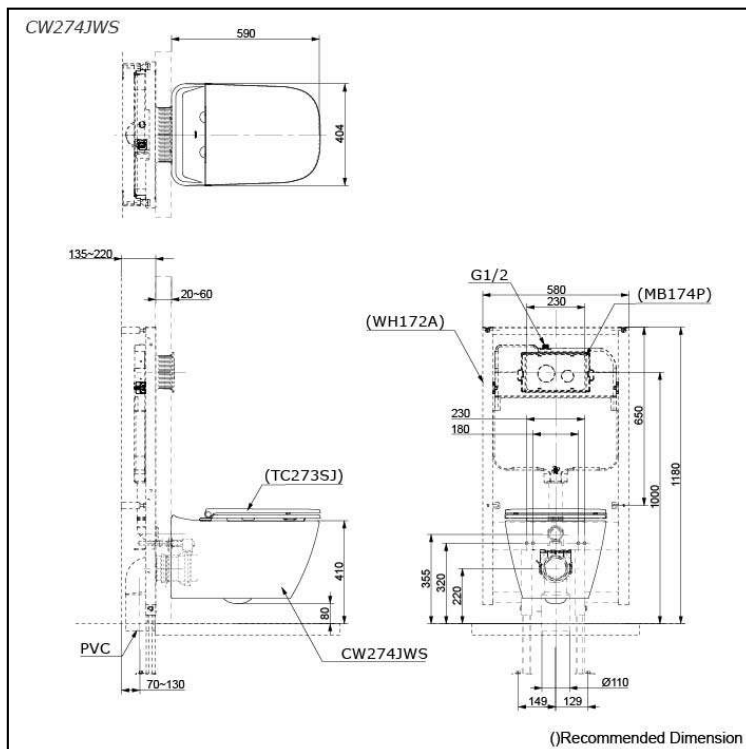

Alisei WALL HUNG TOILET

Features

- Unique sculpted design, Wall Hung Toilet
- Wall Hung types, easy cleaning
- TORNADO FLUSH for powerful flushing effect with less amount of water
- CEFIONTECT Technology: super smooth, ion barrier glazing for a clean toilet bowl
- RIMLESS DESIGN bowl ensures easy cleaning and ultimate hygiene
- WATER SAVING

Specifications

Flush system:	TORNADO FLUSH
Water Use:	4.5L / 3L
Rough-in:	H=220 mm
Bowl Shape:	Elongated
Water Pressure:	0.05MPa~0.75MPa
Size:	404Wx590Dx330H mm

Parts description

Seat & Cover are not included

- **CW274JWS**
Elongated Wall Hung Closet Bowl w/
Invisible Fixing Kit (P-Trap) (Rough-in 220)

Optional Parts

- WH172A
Concealed Cistern w/Frame
- TC273SJ
Soft close Seat & Cover
- MB174P
Flush Panel

NOTE