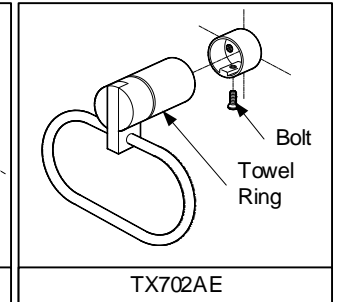

INSTALLATION