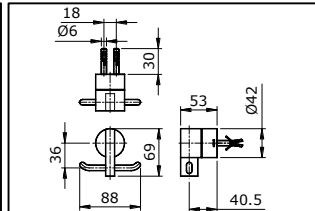

## SPECIFICATIONS

**TX701AE**  
"EGO" Towel Bar (L= 660 mm)

**TX702AE**  
"EGO" Towel Ring

**TX703AE**  
"EGO" Paper Holder

**TX704AE**  
"EGO" Double Robe Hook

**TX705AE**  
"EGO" Glass Shelf (L= 669 mm)

**TX706AE**  
"EGO" Soap Holder

**TX707AE**  
"EGO" Tumbler Holder

**TX724AE**  
"EGO" Double Towel Bar (L= 660 mm)