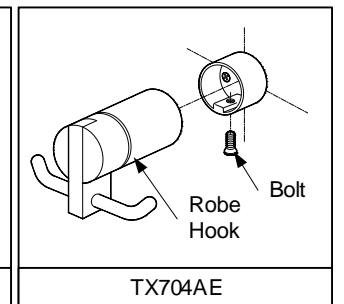

INSTALLATION