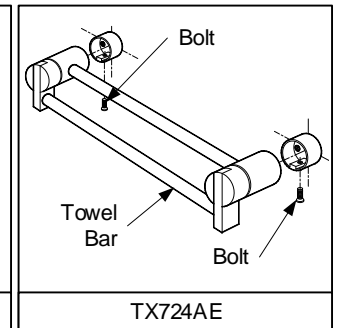

INSTALLATION