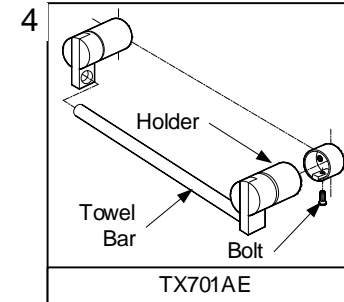

INSTALLATION