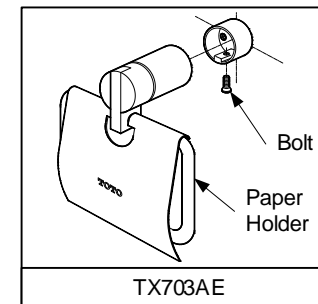

INSTALLATION