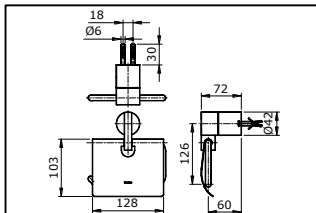

## SPECIFICATIONS

**TX701AE**  
"EGO" Towel Bar (L= 660 mm)

**TX702AE**  
"EGO" Towel Ring

**TX703AE**  
"EGO" Paper Holder

**TX704AE**  
"EGO" Double Robe Hook

**TX705AE**  
"EGO" Glass Shelf (L= 669 mm)

**TX706AE**  
"EGO" Soap Holder

## SPESIFIKASI

TX701AE

"EGO" Towel Bar (L= 660 mm)

TX702AE

"EGO" Towel Ring

TX703AE

"EGO" Paper Holder

TX704AE

"EGO" Double Robe Hook

TX705AE

"EGO" Glass Shelf (L= 669 mm)

TX706AE

"EGO" Soap Holder

TX707AE

"EGO" Tumbler Holder

TX724AE

"EGO" Double Towel Bar (L= 660 mm)