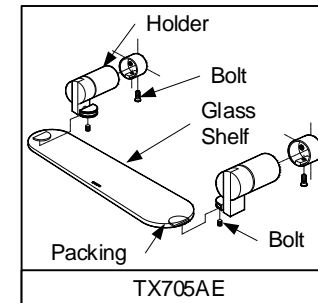

INSTALLATION