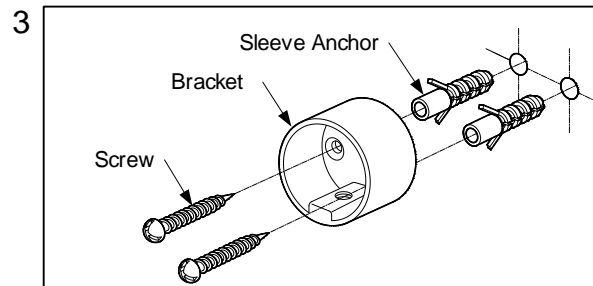

INSTALLATION