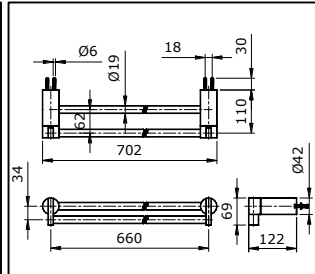

## SPECIFICATIONS

**TX701AE**  
"EGO" Towel Bar (L= 660 mm)

**TX702AE**  
"EGO" Towel Ring

**TX703AE**  
"EGO" Paper Holder

**TX704AE**  
"EGO" Double Robe Hook

**TX705AE**  
"EGO" Glass Shelf (L= 669 mm)

**TX706AE**  
"EGO" Soap Holder

**TX707AE**  
"EGO" Tumbler Holder

**TX724AE**  
"EGO" Double Towel Bar (L= 660 mm)

"EGO" Double Towel Bar (L= 660 mm)