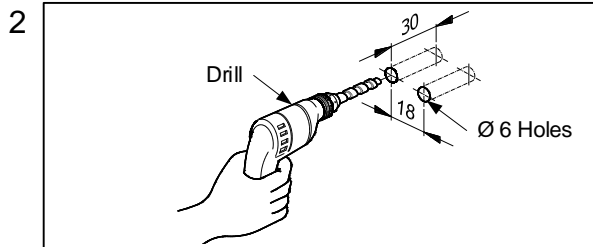

INSTALLATION