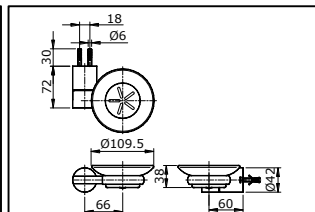

## SPECIFICATIONS

**TX701AE**  
"EGO" Towel Bar (L= 660 mm)

**TX702AE**  
"EGO" Towel Ring

**TX703AE**  
"EGO" Paper Holder

**TX704AE**  
"EGO" Double Robe Hook

**TX705AE**  
"EGO" Glass Shelf (L= 669 mm)

**TX706AE**  
"EGO" Soap Holder

## SPESIFIKASI

TX701AE

"EGO" Towel Bar (L= 660 mm)

TX702AE

"EGO" Towel Ring

TX703AE

"EGO" Paper Holder

TX704AE

"EGO" Double Robe Hook

TX705AE

"EGO" Glass Shelf (L= 669 mm)

TX706AE

"EGO" Soap Holder

TX707AE

"EGO" Tumbler Holder

TX724AE

"EGO" Double Towel Bar (L= 660 mm)