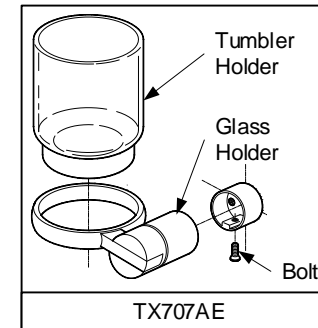

INSTALLATION