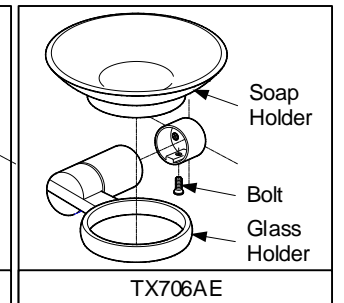

INSTALLATION