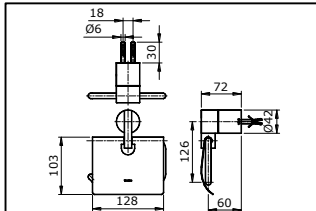

## SPECIFICATIONS

**TX701AE**  
"EGO" Towel Bar (L= 660 mm)

**TX702AE**  
"EGO" Towel Ring

**TX703AE**  
"EGO" Paper Holder

**TX704AE**  
"EGO" Double Robe Hook

**TX705AE**  
"EGO" Glass Shelf (L= 669 mm)

**TX706AE**  
"EGO" Soap Holder

**TX707AE**  
"EGO" Tumbler Holder

**TX724AE**  
"EGO" Double Towel Bar (L= 660 mm)

"EGO" Double Towel Bar (L= 660 mm)