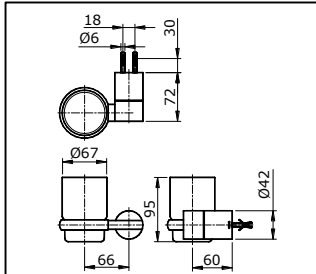

## SPECIFICATIONS

**TX701AE**  
"EGO" Towel Bar (L= 660 mm)

**TX702AE**  
"EGO" Towel Ring

**TX703AE**  
"EGO" Paper Holder

**TX704AE**  
"EGO" Double Robe Hook

**TX705AE**  
"EGO" Glass Shelf (L= 669 mm)

**TX706AE**  
"EGO" Soap Holder

**TX707AE**  
"EGO" Tumbler Holder

**TX724AE**  
"EGO" Double Towel Bar (L= 660 mm)

"EGO" Double Towel Bar (L= 660 mm)