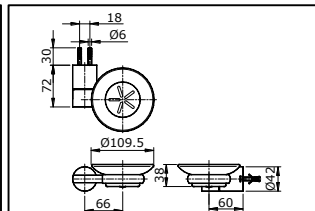

## SPECIFICATIONS

**TX701AE**  
"EGO" Towel Bar (L= 660 mm)

**TX702AE**  
"EGO" Towel Ring

**TX703AE**  
"EGO" Paper Holder

**TX704AE**  
"EGO" Double Robe Hook

**TX705AE**  
"EGO" Glass Shelf (L= 669 mm)

**TX706AE**  
"EGO" Soap Holder

**TX707AE**  
"EGO" Tumbler Holder

**TX724AE**  
"EGO" Double Towel Bar (L= 660 mm)

"EGO" Double Towel Bar (L= 660 mm)