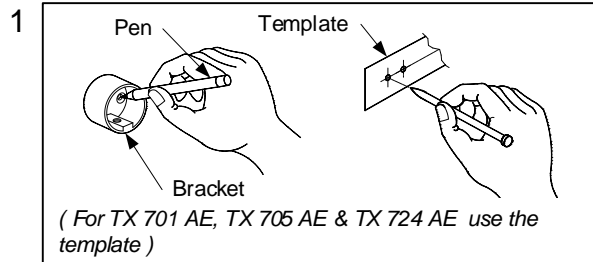

INSTALLATION