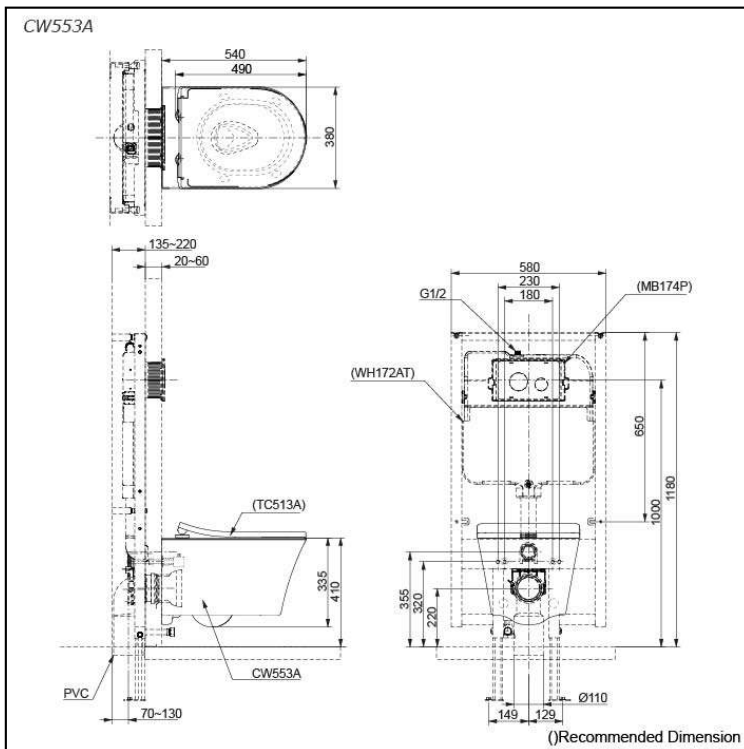

WALL HUNG TOILET

Features

- Sleek and Stylish Design
- TORNADO FLUSH for powerful flushing effect with less amount of water
- WATER SAVING
- CEFIONTECT technology; super smooth ion barrier glazing for a clean Toilet bowl
- RIMLESS DESIGN bowl ensures easy cleaning and ultimate hygiene
- Fixing from the top of the bowl for Easy Installation

Specifications

Flush system:	TORNADO FLUSH
Water Use:	4.5L / 3L
Rough-in:	H=220 mm
Bowl Shape:	D-Shape
Water Pressure:	0.05MPa~0.75MPa
Size:	380Wx540Dx335H mm

Parts description

Seat & Cover is **not included**.

- **CW553A**
D-Shape Wall Hung Closet Bowl (P-Trap)
(w/o Concealed Washlet Connection)
(Rough-in 220)

Optional Parts

- WH172A
Concealed Cistern w/Frame
- TC513A
Seat & Cover
- MB174P
Flush Panel
- MB176G
Flush Panel
- MB175M
Flush Panel

NOTE

- **DO NOT COUPLE THIS WC WITH FLUSH VALVE**
- **Actual Seat & Cover may differ from the image above**

Colors

White (CEFIONTECT)