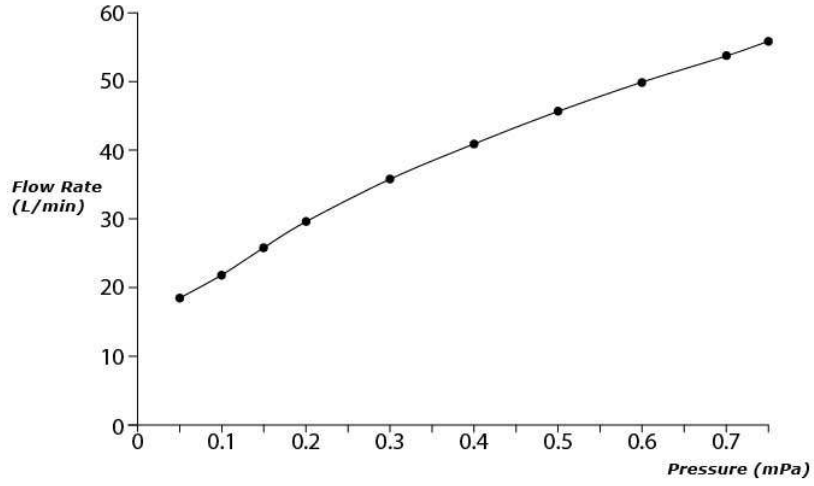

GE Series
Bath & Shower Set
(4-Holes)

Features

- A beauty of traditional craft in characteristic sculptural form
- V-shaped edge extends up to the end of the spout generate multi sided reflections
- Easy Installation and Usage
- 1 mode function hand shower (COMFORT WAVE)

Specifications

Finish: Chrome
Material: Brass
Water Pressure: 0.05MPa~1.0MPa

Parts description

- **TBG07202A**
Bath & Shower Set
(4-Holes)

Flow Rate

TBG07202B

SPOUT

Flow Rate