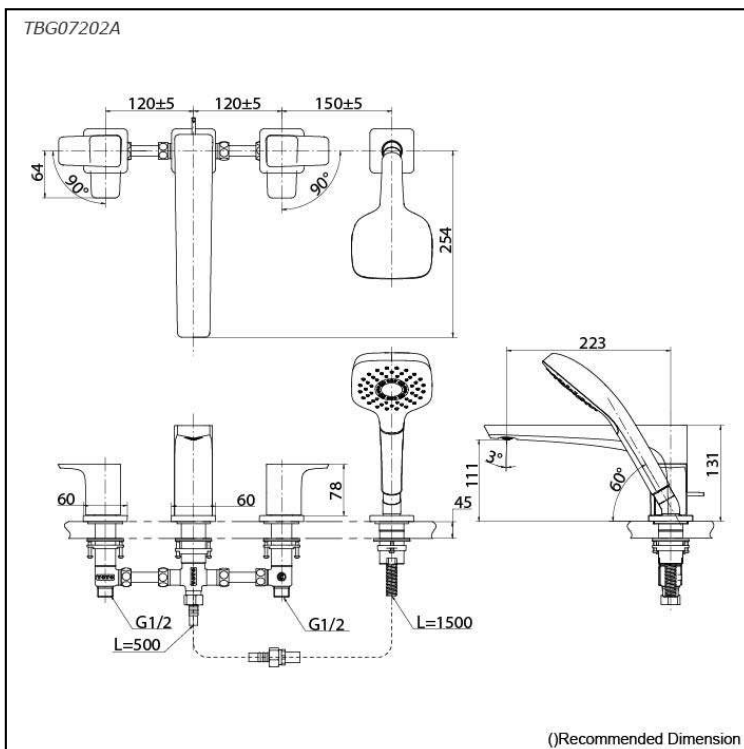

GE Series
Bath & Shower Set
(4-Holes)

Features

- A beauty of traditional craft in characteristic sculptural form
- V-shaped edge extends up to the end of the spout generate multi sided reflections
- Easy Installation and Usage
- 1 mode function hand shower (COMFORT WAVE)

Specifications

Finish: Chrome
Material: Brass
Water Pressure: 0.05MPa~1.0MPa

Parts description

- **TBG07202A**
Bath & Shower Set
(4-Holes)

Flow Rate

TBG07202B

SPOUT

Flow Rate

TBG07202A

SHOWER