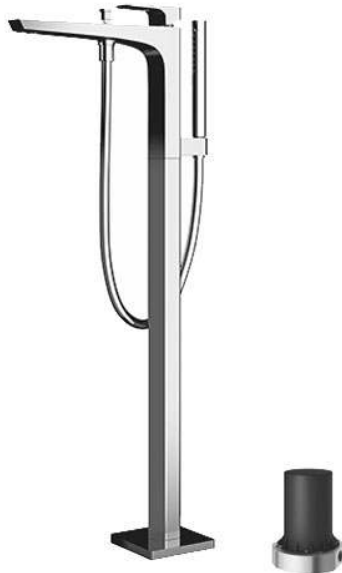

GE Series
Floor Standing Bath & Shower Set

Features

- A beauty of traditional craft in characteristic sculptural form
- V-shaped edge extends up to the end of the spout generate multi sided reflections
- High corrosion resistance plating
- Easy Installation and Usage
- Long lasting COMFORT GLIDE mechanism for a smooth operation

Specifications

Finish: Chrome
Material: Brass
Water Pressure: 0.05MPa~1.0MPa

Parts description

- **TBG07306AA**
Floor-standing Bath & Shower Set
- **TBN01105B**
Floor-standing Bath Filler Base

Flow Rate