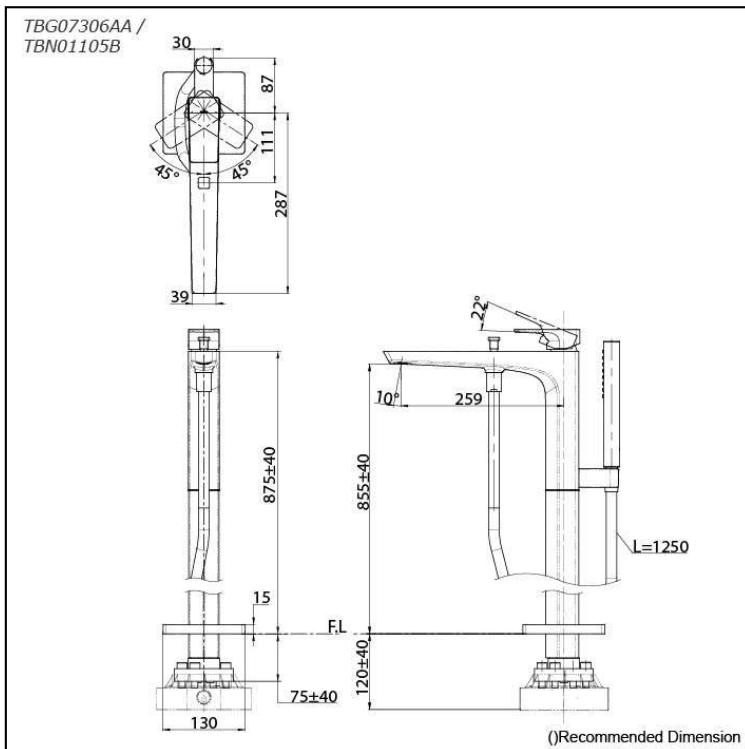

GE Series
Floor Standing Bath & Shower Set

Features

- A beauty of traditional craft in characteristic sculptural form
- V-shaped edge extends up to the end of the spout generate multi sided reflections
- High corrosion resistance plating
- Easy Installation and Usage
- Long lasting COMFORT GLIDE mechanism for a smooth operation

Specifications

Finish: Chrome
Material: Brass
Water Pressure: 0.05MPa~1.0MPa

Parts description

- **TBG07306AA**
Floor-standing Bath & Shower Set
- **TBN01105B**
Floor-standing Bath Filler Base

Flow Rate