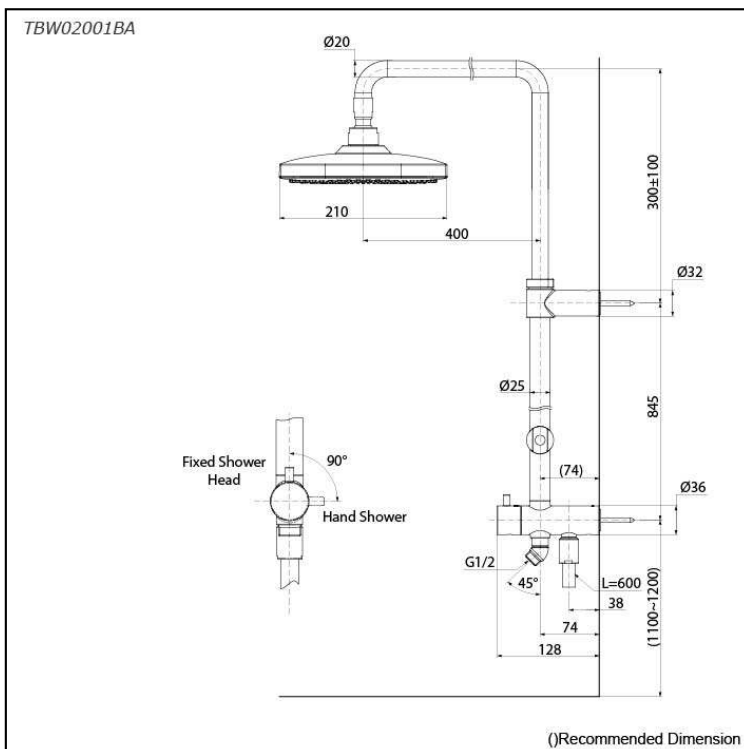

G Selection
Shower Column (1 mode)
(w/o Hand Shower) (w/o Spout)

Features

- 1 mode function, Square shape over head shower (COMFORT WAVE)
- Safety with anti-drop mechanism
- Adjustable Height for over head shower

Specifications

Finish:	Chrome
Material:	Brass (Body) Plastic (Shower)
Water Pressure:	0.05MPa~1.0MPa
Dimension:	210W x 210D mm
Shape Shower Head:	Square

Parts description

- **TBW02001BA**
Shower Column (1 mode)
(w/o Hand Shower) (w/o Spout)

Flow Rate