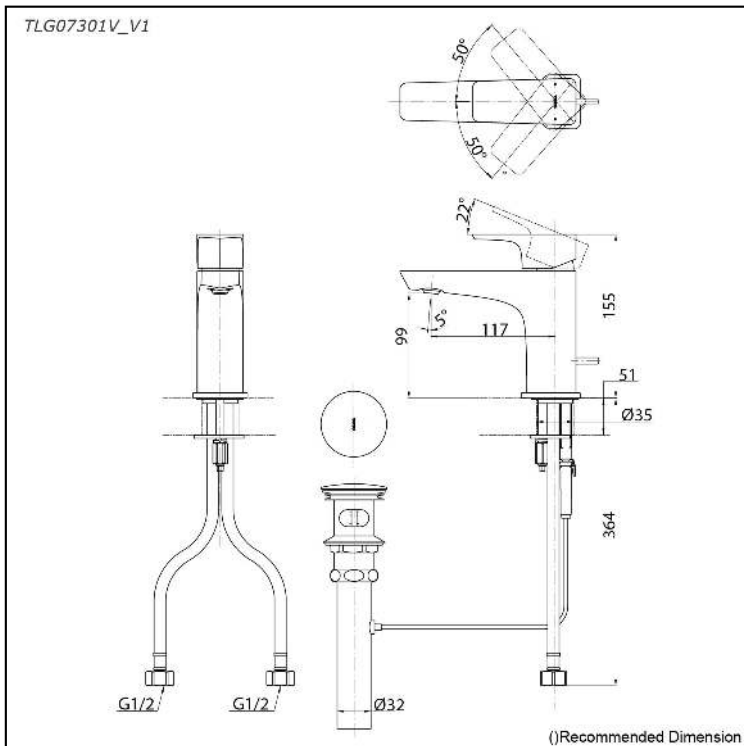

GE Series
Single Lever Lavatory Faucet
(w/ Pop-up Waste)

Features

- A beauty of traditional craft in characteristic sculptural form
- V-shaped edge extends up to the end of the spout generate multi sided reflections
- Easy Installation and Usage
- Long lasting, COMFORT GLIDE mechanism for a smooth operation

Specifications

Finish: Chrome
Material: Brass
Water Pressure: 0.05MPa~1.0MPa

Parts description

- **TLG07301V_V1**
Single Lever Lavatory Faucet
(w/ Pop-up Waste)

Flow Rate

TLG07301V_V1