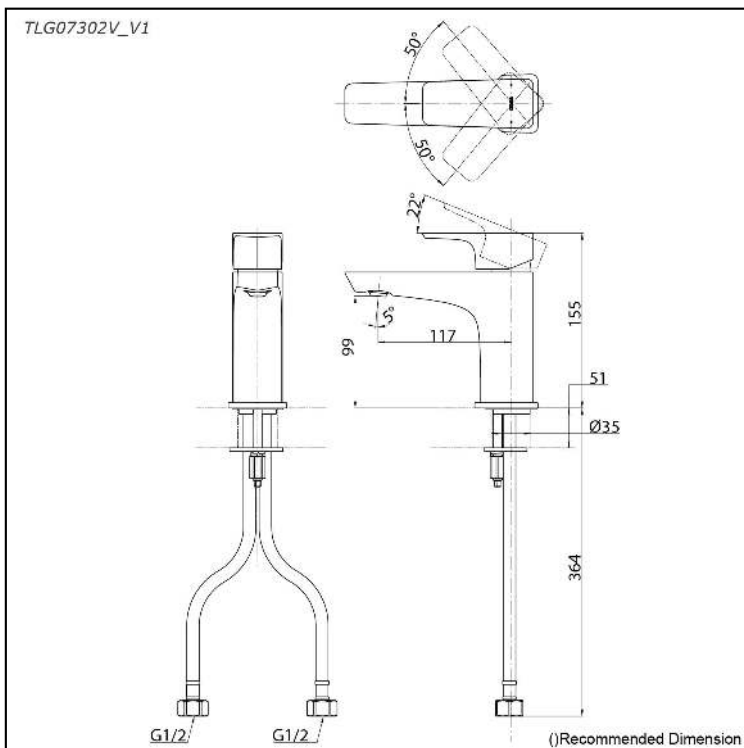

GE Series
Single Lever Lavatory Faucet
(w/o Pop-up Waste)

Features

- A beauty of traditional craft in characteristic sculptural form
- V-shaped edge extends up to the end of the spout generate multi sided reflections
- Easy Installation and Usage
- Long lasting, COMFORT GLIDE mechanism for a smooth operation

Specifications

Finish: Chrome
Material: Brass
Water Pressure: 0.05MPa~1.0MPa

Parts description

- TLG07302V_V1
Single Lever Lavatory Faucet
(w/o Pop-up Waste)

redfin award 2018
winner

Flow Rate

TLG07302V_V1