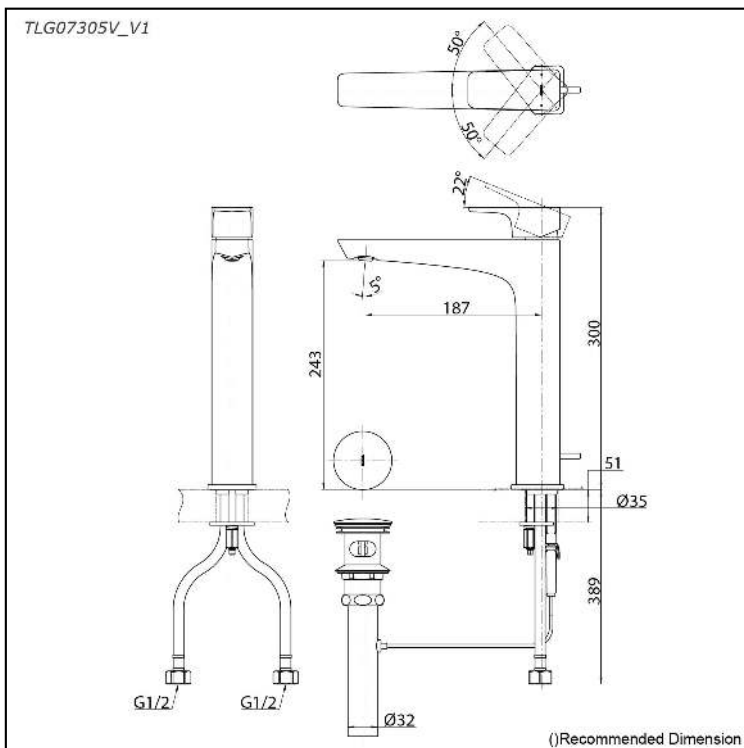

### Specifications

Finish: Chrome  
Material: Brass  
Water Pressure: 0.05MPa~1.0MPa

### Parts description

- **TLG07305V\_V1**  
Single Lever Lavatory Faucet  
(w/ Pop-up Waste)

redfin award 2018  
winner