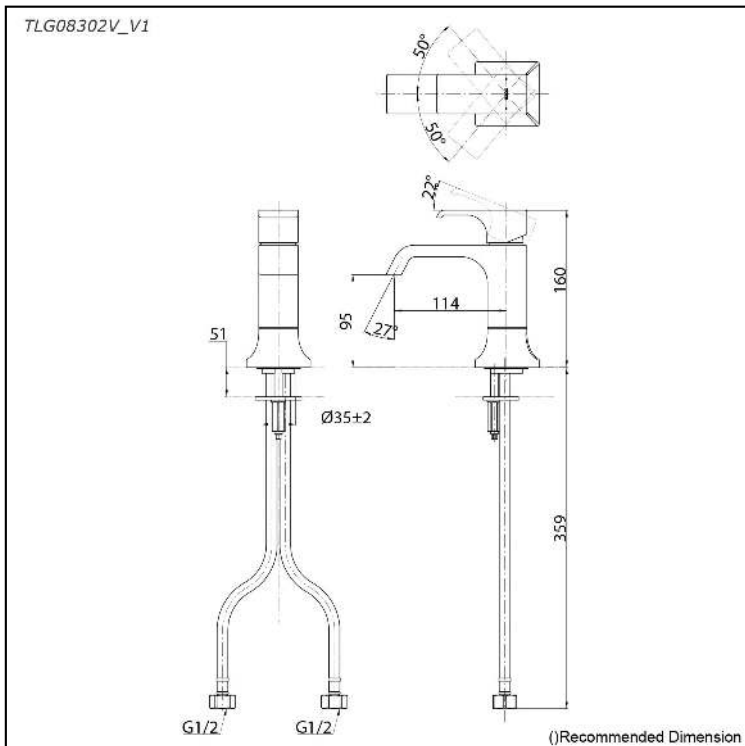

Specifications

Finish: Chrome
Material: Brass
Water Pressure: 0.05MPa~1.0MPa

Parts description

- **TLG08302V_V1**
Single Lever Lavatory Faucet
(w/o Pop-up Waste)

redfin award 2018
winner

Flow Rate

TLG08302V_V1