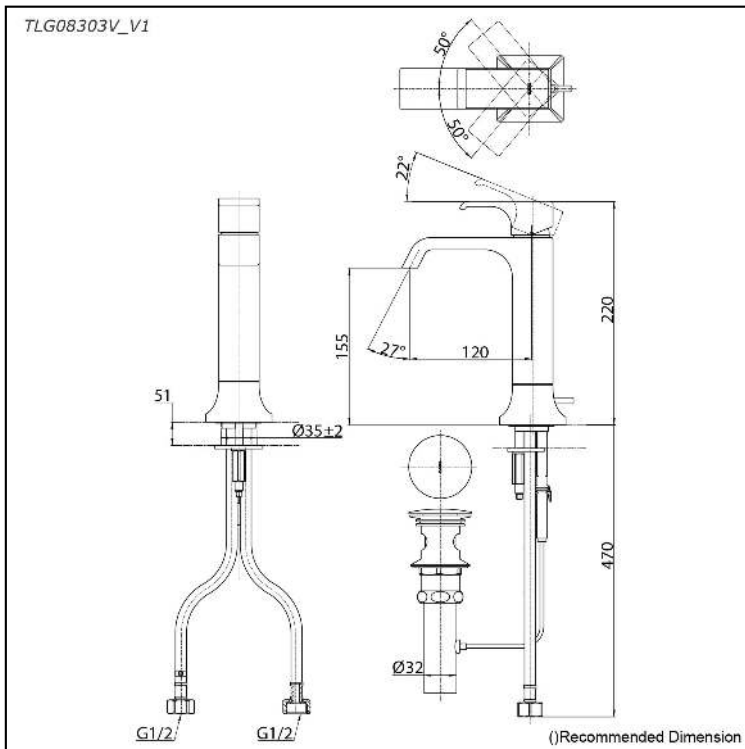

GC Series  
Single Lever Lavatory Faucet  
(Semi-tall Vessel) (w/ Pop-up Waste)

### Specifications

Finish: Chrome  
Material: Brass  
Water Pressure: 0.05MPa~1.0MPa

### Parts description

- **TLG08303V\_V1**  
Single Lever Lavatory Faucet  
(w/ Pop-up Waste)

redfin award 2018  
winner