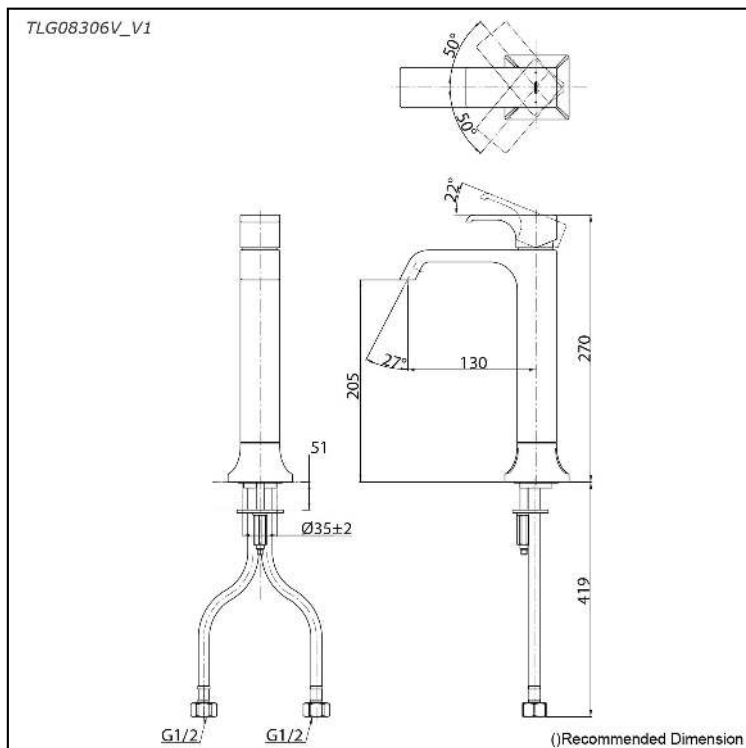

### Specifications

Finish: Chrome  
Material: Brass  
Water Pressure: 0.05MPa~1.0MPa

### Parts description

- **TLG08306V\_V1**  
Single Lever Lavatory Faucet  
(w/o Pop-up Waste)

redfin award 2018  
winner