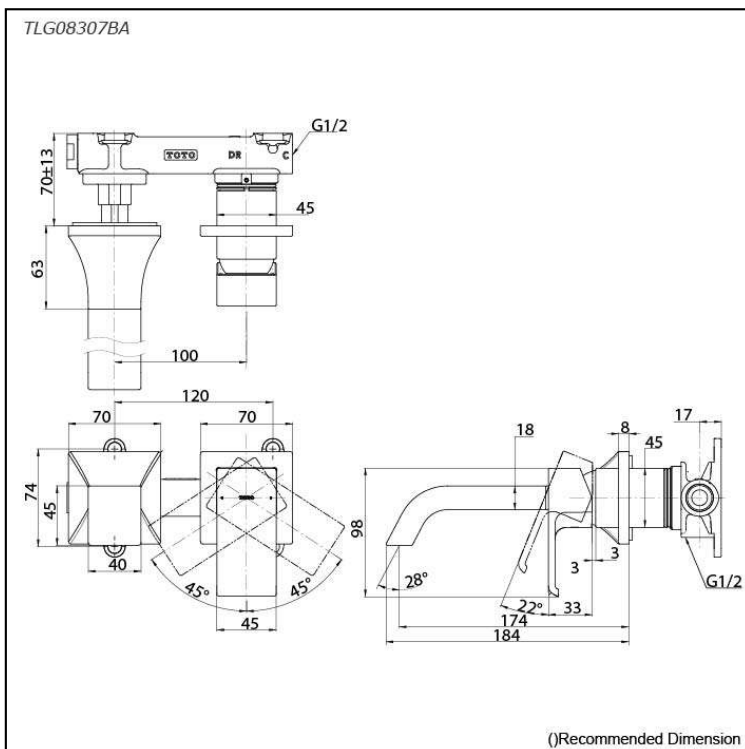

GC Series
 Wall-Mount Single Lever Lavatory Faucet
 (Short Spout) (w/o Pop-up Waste)

Features

- Breadth and symbolism of classic design in a contemporary form
- Elegant design that stood the test of time while transitioning to a modern design that reflects the present day
- Easy Installation and Usage
- Long lasting, COMFORT GLIDE mechanism for a smooth operation

Specifications

Finish: Chrome
 Material: Brass
 Water Pressure: 0.05MPa~1.0MPa

Parts description

- **TLG08307BA**
 Wall Mount Single Lever Lavatory Faucet
 (Short Spout) (w/o Waste Fittings)

Flow Rate