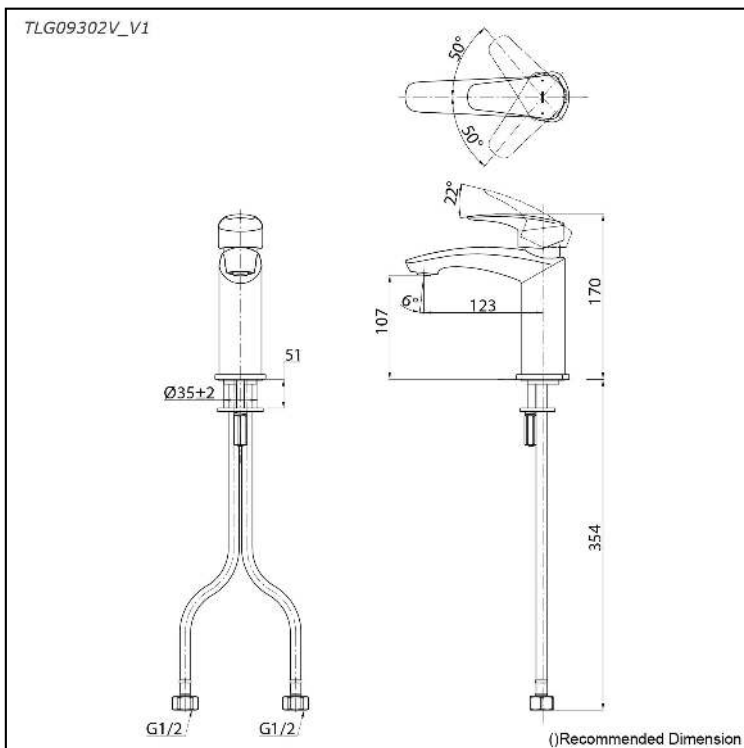

GM Series
Single Lever Lavatory Faucet
(w/o Pop-up Waste)

Features

- Bold parallel arches and reflective curves in an assertive design
- A majestic dignity of outstanding architecture - the arch of its spout and columnar body imposing a further accentuated presence that highlights its edges
- Easy Installation and Usage
- Long lasting, COMFORT GLIDE mechanism for a smooth operation

Specifications

Finish: Chrome
Material: Brass
Water Pressure: 0.05MPa~1.0MPa

Parts description

- **TLG09302V_V1**
Single Lever Lavatory Faucet
(w/o Pop-up Waste)

Flow Rate

TLG09302V_V1