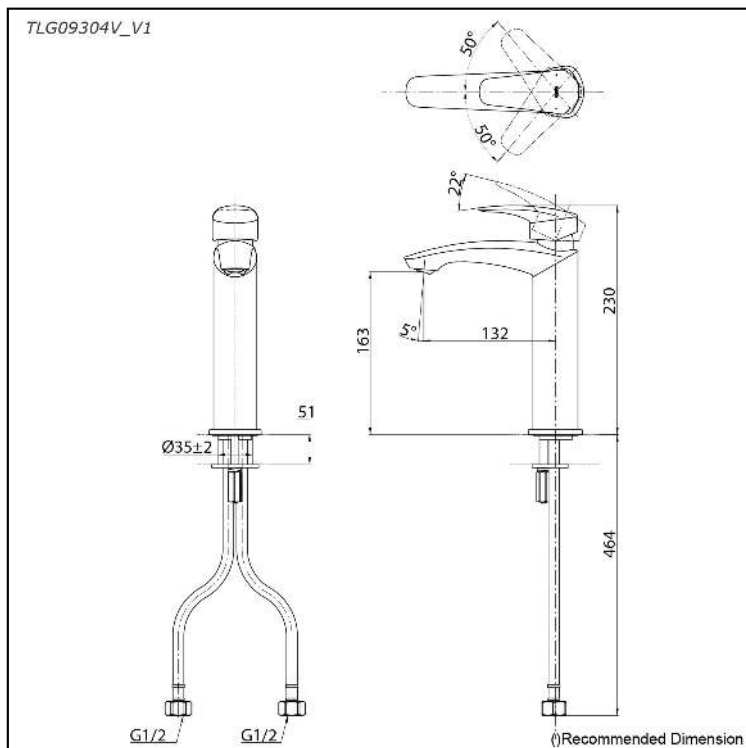

GM Series
Single Lever Lavatory Faucet
(Semi-tall Vessel) (w/o Pop-up Waste)

Features

- Bold parallel arches and reflective curves in an assertive design
- A majestic dignity of outstanding architecture - the arch of its spout and columnar body imposing a further accentuated presence that highlights its edges
- Easy Installation and Usage
- Long lasting, COMFORT GLIDE mechanism for a smooth operation

Specifications

Finish: Chrome
Material: Brass
Water Pressure: 0.05MPa~1.0MPa

Parts description

- **TLG09304V_V1**
Single Lever Lavatory Faucet
(w/o Pop-up Waste)

Flow Rate

TLG09304V_V1