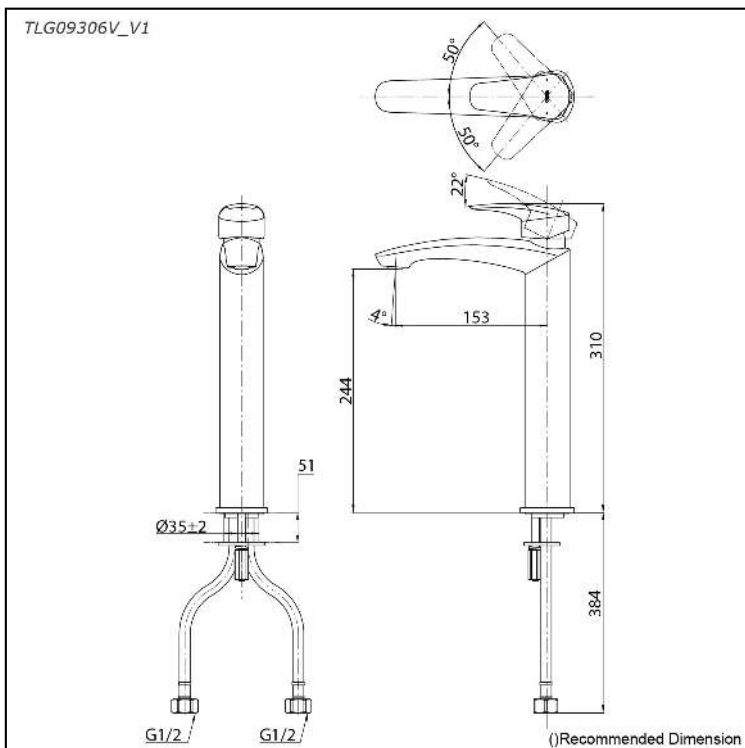

*GM Series  
Single Lever Lavatory Faucet  
(Tall Vessel) (w/o Pop-up Waste)*

### Specifications

Finish: Chrome  
Material: Brass  
Water Pressure: 0.05MPa~1.0MPa

### Parts description

- **TLG09306V\_V1**  
Single Lever Lavatory Faucet  
(w/o Pop-up Waste)