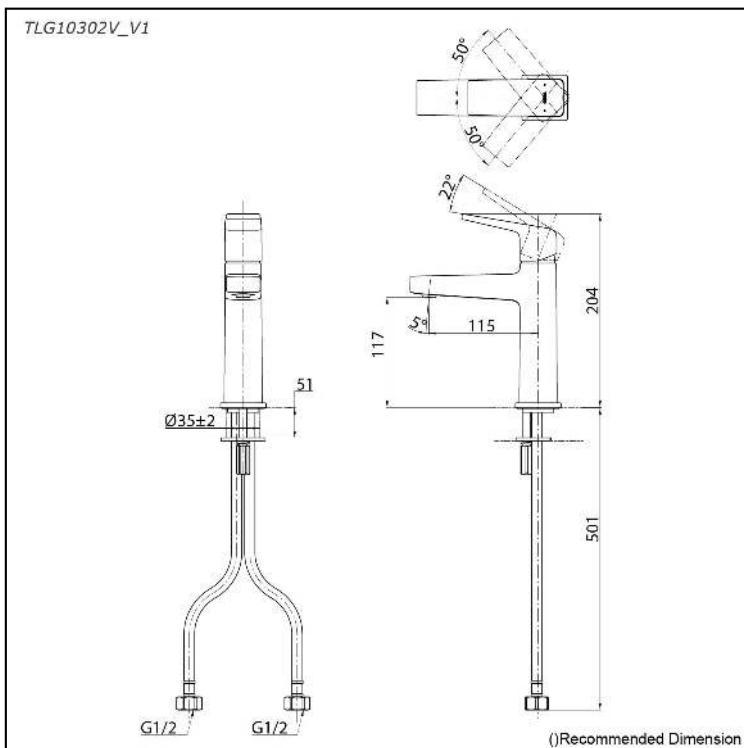

GB Series
Single Lever Lavatory Faucet
(w/o Pop-up Waste)

Features

- Stately squareness and beveled edges imbue a space with dignity
- Gently beveled with balanced highlights accentuate the shape of the gradually narrowing spout
- Easy Installation and Usage
- Long lasting, COMFORT GLIDE mechanism for a smooth operation

Specifications

Finish: Chrome
Material: Brass
Water Pressure: 0.05MPa~1.0MPa

Parts description

- **TLG10302V_V1**
Single Lever Lavatory Faucet
(w/o Pop-up Waste)

TOTO WATER 2023

Flow Rate

TLG10302V_V1