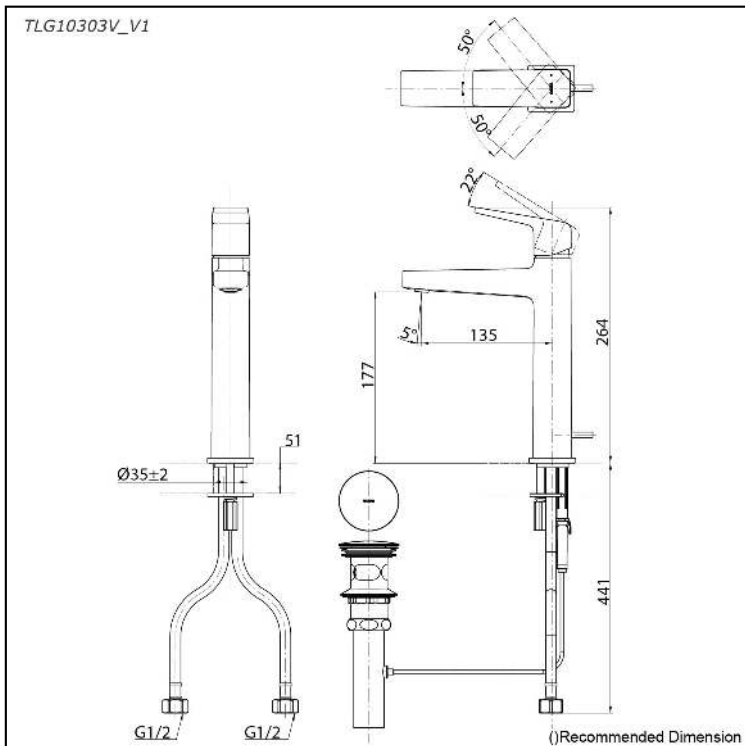

*GB Series  
Single Lever Lavatory Faucet  
(Semi-tall Vessel) (w/ Pop-up Waste)*

### Specifications

Finish: Chrome  
Material: Brass  
Water Pressure: 0.05MPa~1.0MPa

### Parts description

- **TLG10303V\_V1**  
Single Lever Lavatory Faucet  
(w/ Pop-up Waste)

res of 2023