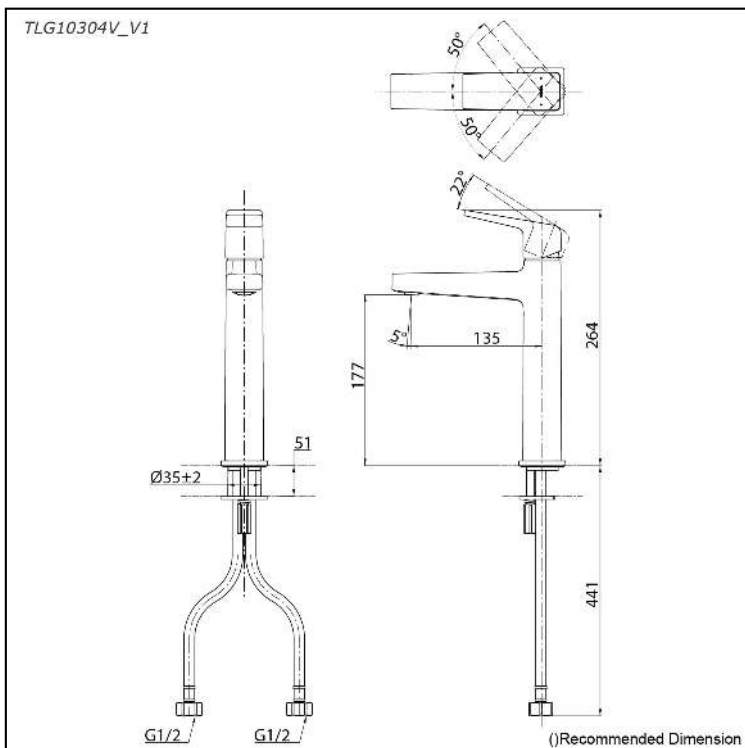

*GB Series
Single Lever Lavatory Faucet
(Semi-tall Vessel) (w/o Pop-up Waste)*

Features

- Stately squareness and beveled edges imbue a space with dignity
- Gently beveled with balanced highlights accentuate the shape of the gradually narrowing spout
- Easy Installation and Usage
- Long lasting, COMFORT GLIDE mechanism for a smooth operation

Specifications

Finish: Chrome
Material: Brass
Water Pressure: 0.05MPa~1.0MPa

Parts description

- **TLG10304V_V1**
Single Lever Lavatory Faucet
(w/o Pop-up Waste)

res of w/one 2023

Flow Rate

TLG10304V_V1