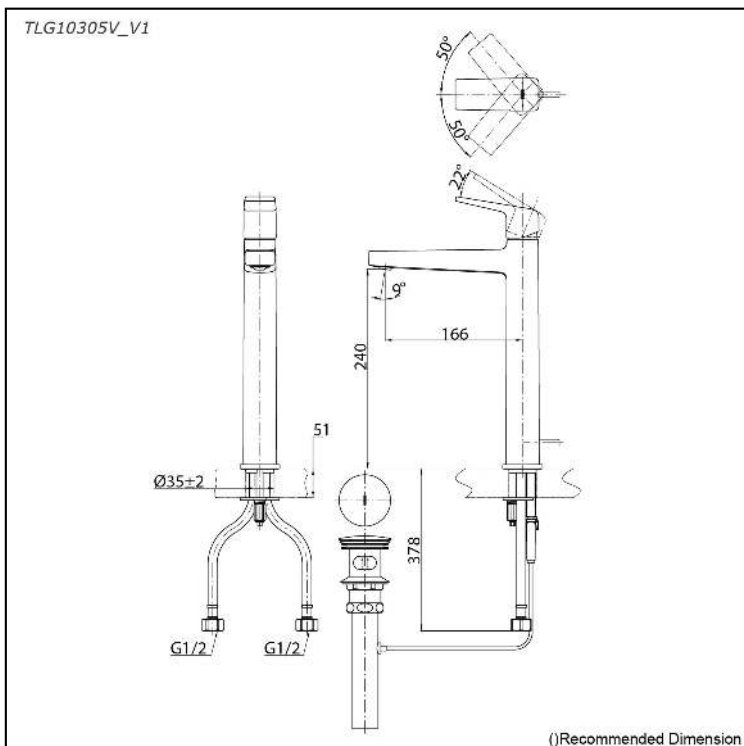

GB Series  
Single Lever Lavatory Faucet  
(Tall Vessel) (w/ Pop-up Waste)

### Features

- Stately squareness and beveled edges imbue a space with dignity
- Gently beveled with balanced highlights accentuate the shape of the gradually narrowing spout
- Easy Installation and Usage
- Long lasting, COMFORT GLIDE mechanism for a smooth operation

### Specifications

Finish: Chrome  
Material: Brass  
Water Pressure: 0.05MPa~1.0MPa

### Parts description

- **TLG10305V\_V1**  
Single Lever Lavatory Faucet  
(w/ Pop-up Waste)