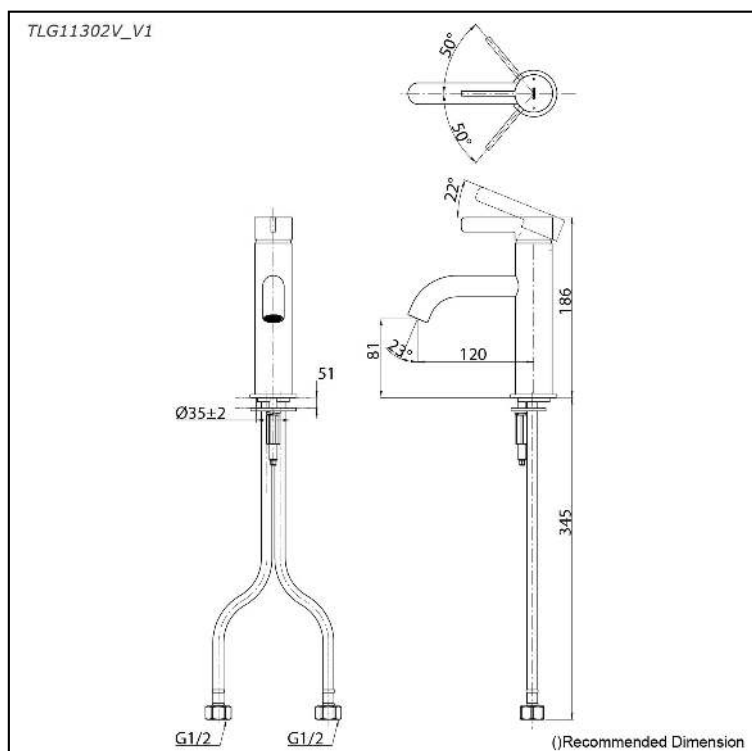

### Specifications

Finish: Chrome  
Material: Brass  
Water Pressure: 0.05MPa~1.0MPa

### Parts description

- **TLG11302V\_V1**  
Single Lever Lavatory Faucet  
(w/o Pop-up Waste)