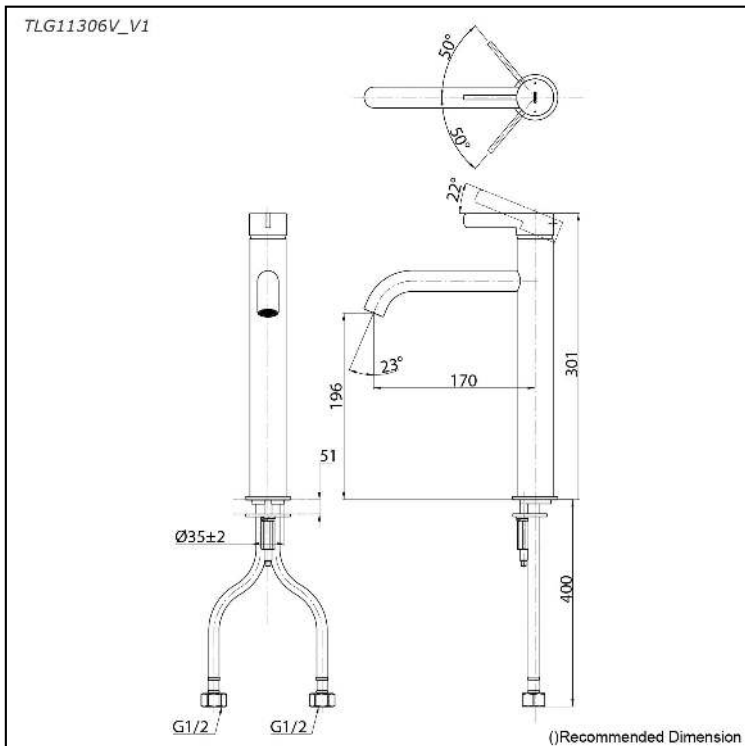

Specifications

Finish: Chrome
Material: Brass
Water Pressure: 0.05MPa~1.0MPa

Parts description

- **TLG11306V_V1**
Single Lever Lavatory Faucet
(w/o Pop-up Waste)

res of w/one 2023

Flow Rate

TLG11306V_V1