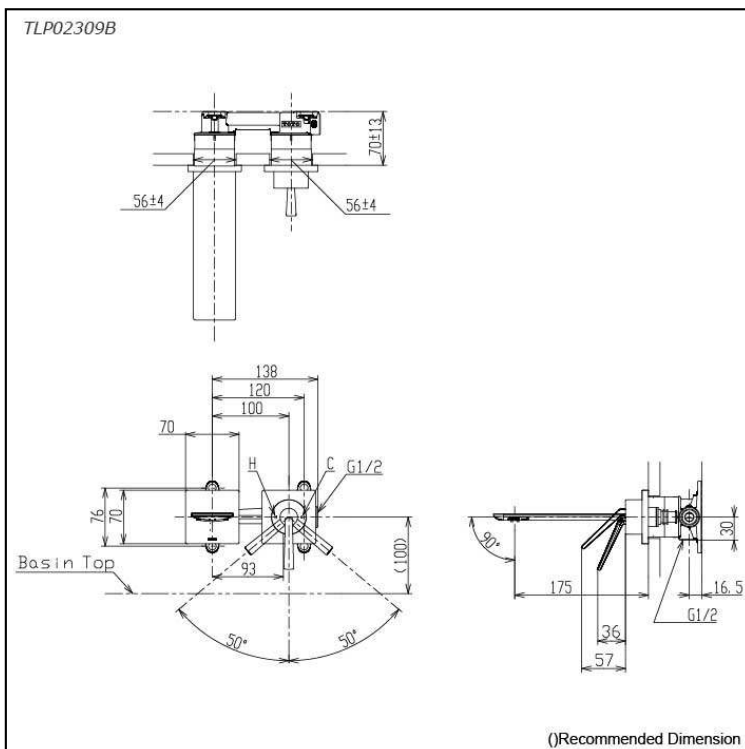

### Specifications

Finish: Chrome  
 Material: Stainless Steel  
 Water Pressure: 0.05MPa~1.0MPa

### Parts description

- **TLP02309B**  
 Wall-Mount Single Lever Lavatory Faucet  
 (Short Spout) (w/o Waste Fittings)

# Flow Rate

TLP02309B