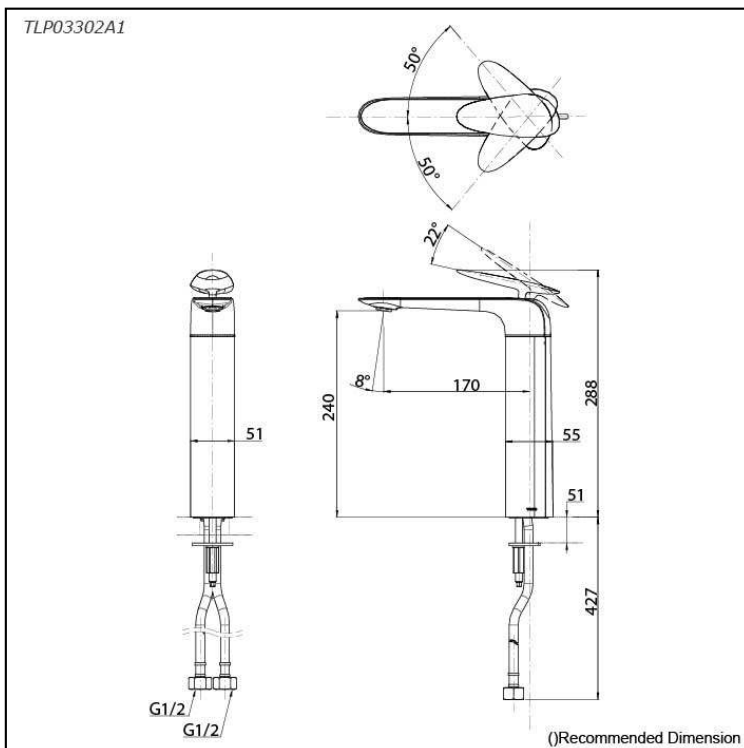

### Specifications

Finish: Chrome  
Material: Brass  
Water Pressure: 0.05MPa~1.0MPa

### Parts description

- **TLP03302A1**  
Single Lever Lavatory Faucet  
(w/o Pop-up Waste)