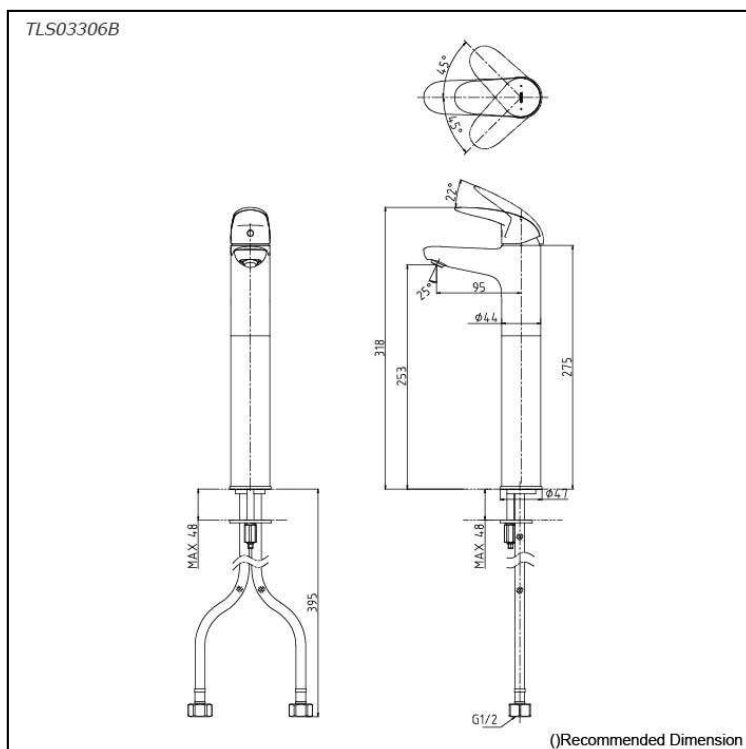

LC Series
Single Lever Lavatory Faucet
(Tall Vessel)
(w/o Pop-up Waste)

Features

- Design Concept is Life and Curve
- TOTO original cartridge for smooth control
- High corrosion resistance plating
- TOTO aerated water technology, ECOCAP adds air to the water to achieve full water jet with less amount of water usage.

Specifications

Finish: Chrome
Material: Brass
Water Pressure: 0.05MPa~1.0MPa

Parts description

- **TLS03306B**
Single Lever Lavatory Faucet (Tall Vessel)
(w/o Pop-up Waste)

Flow Rate

TLS03306B