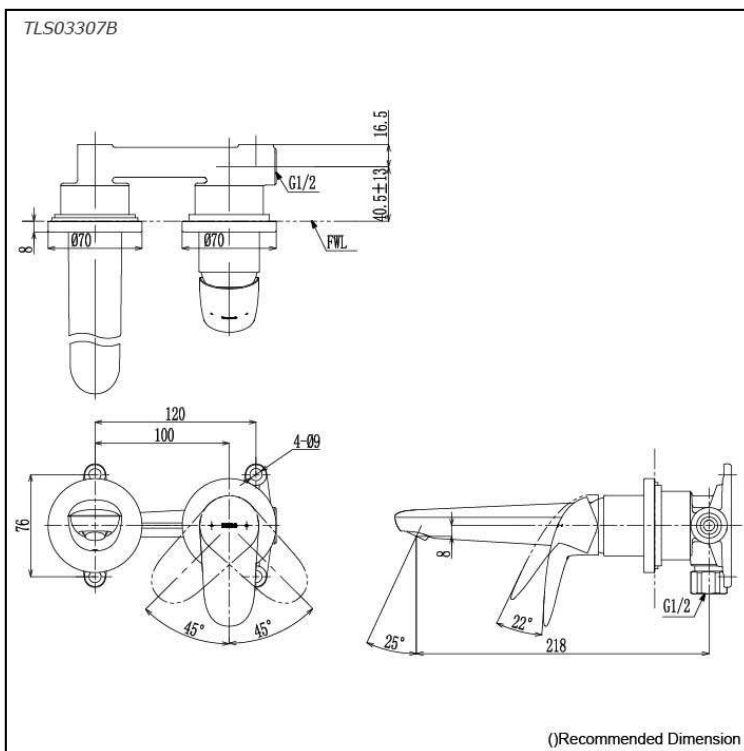

LC Series
 Wall-Mount Single Lever Lavatory Faucet
 (Short Spout) (w/o Pop-up Waste)

Features

- Design Concept is Life and Curve
- TOTO original cartridge for smooth control
- High corrosion resistance plating
- TOTO aerated water technology, ECOCAP adds air to the water to achieve full water jet with less amount of water usage.

Specifications

Finish: Chrome
 Material: Brass
 Water Pressure: 0.05MPa~1.0MPa

Parts description

- **TLS03307B**
 Wall-Mount Single Lever Lavatory Faucet
 (Short Spout) w/o waste fitting

Flow Rate

TLS03307B