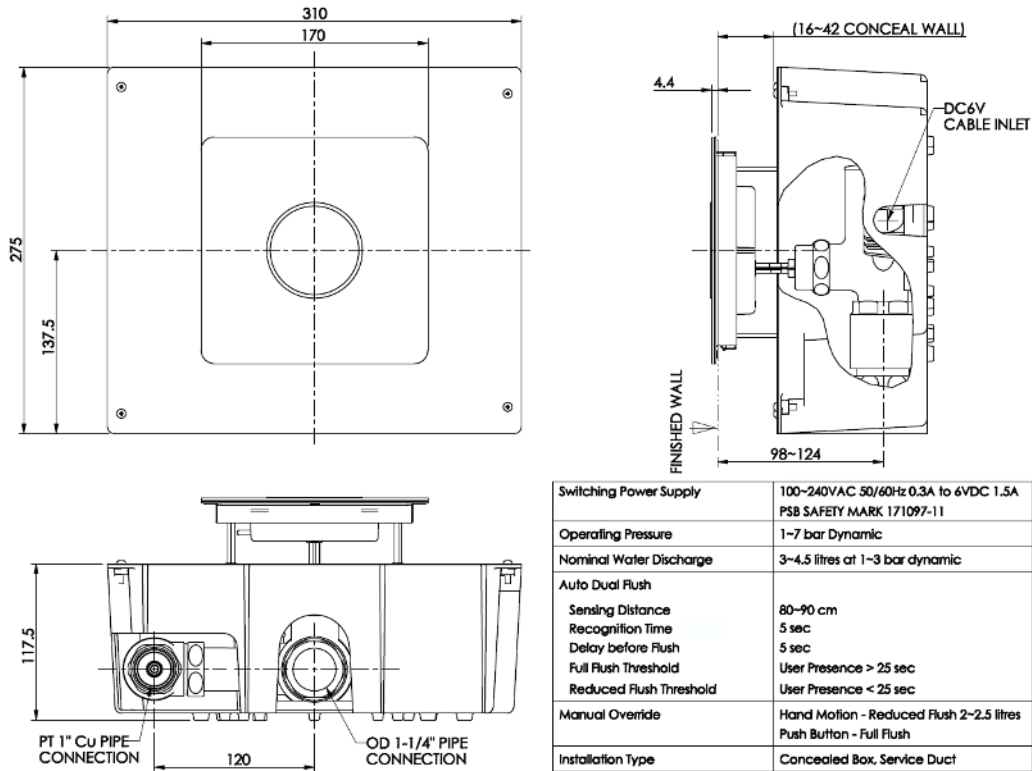

# eco

- ARTICLE NO : ECO WC03S  
 DESCRIPTION : WC Sensor Flush Valve  
 POWER SUPPLY : 100 ~ 240 VAC 50/60 Hz to 6 VDC  
 FINISH : Stainless Steel 316 Hairline Finish  
 ACTUATOR SIZE : 170 x 170 mm  
 BOX SIZE : 310 x 275 x 117.5 mm  
 FEATURES :
- Auto Dual Flush
  - Push Button Manual Override (Full Flush)
  - Touchless Proximity Sensing Override (Reduced Flush)

## TECHNICAL SPECIFICATION

All dimensions in mm

Switching Power Supply	100-240VAC 50/60Hz 0.3A to 6VDC 1.5A PSB SAFETY MARK 171097-11
Operating Pressure	1~7 bar Dynamic
Nominal Water Discharge	3~4.5 litres at 1~3 bar dynamic
Auto Dual Flush	
Sensing Distance	80~90 cm
Recognition Time	5 sec
Delay before Flush	5 sec
Full Flush Threshold	User Presence > 25 sec
Reduced Flush Threshold	User Presence < 25 sec
Manual Override	Hand Motion - Reduced Flush 2~2.5 litres Push Button - Full Flush
Installation Type	Concealed Box, Service Duct
Wall Opening	150 mm X 150 mm
TÜV SÜD PSB Test Report	7191002687-MEC11/02-LNB