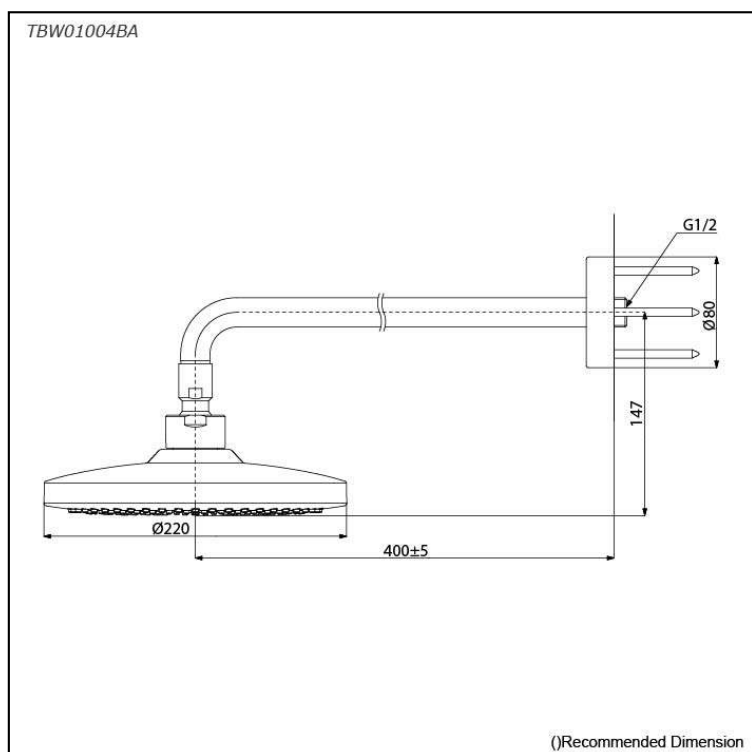

G Selection
Over Head Shower
(Wall Type) (2 mode)

Features

- 2 mode functions, Round shape over head shower (COMFORT WAVE & WARM SPA)
- Safety with anti-drop mechanism

Specifications

Water Pressure: 0.05 Mpa ~ 1.0 Mpa
 Finish: Chrome
 Material: Brass (Body)
 ABS Plastic (Shower)
 Shape: Round
 Size: Diameter: 220mm

Parts description

- **TBW01004BA**
Over Head Shower (Wall Type) (2 mode)

Flow Rate