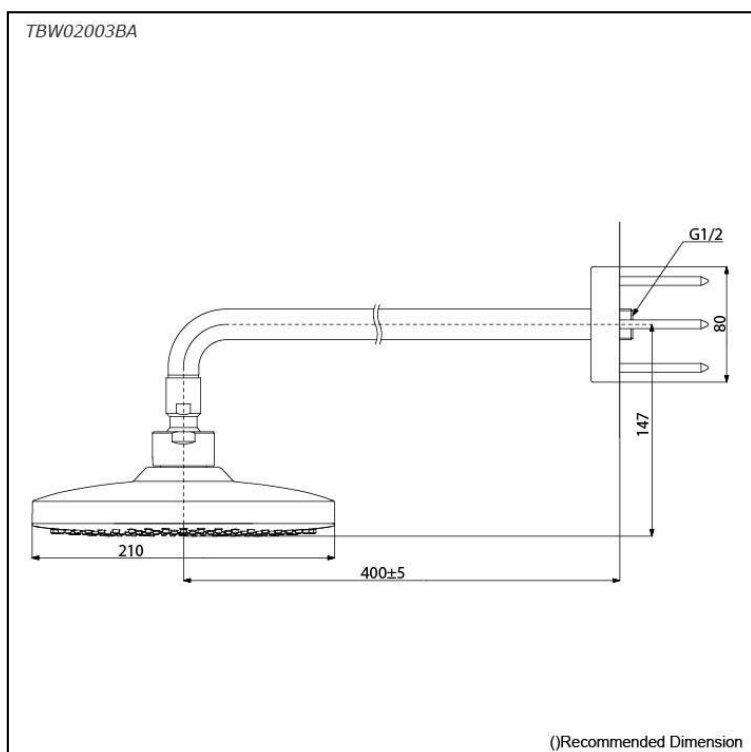

G Selection
Over Head Shower
(Wall Type) (1 mode)

Features

- 1 mode function, Square shape over head shower (COMFORT WAVE)
- Safety with anti-drop mechanism

Specifications

Water Pressure: 0.05 Mpa ~ 1.0 Mpa
 Finish: Chrome
 Material: Brass (Body)
 ABS Plastic (Shower)
 Size: 220mm
 Shape: Square

Parts description

- **TBW02003BA**
Over Head Shower (Wall Type) (1 mode)

Flow Rate