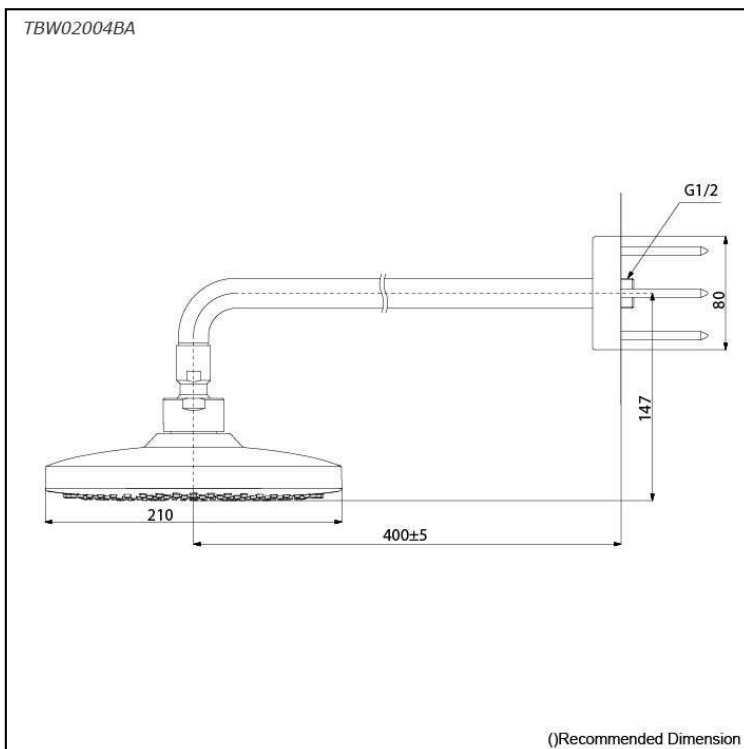

G Selection
Over Head Shower
(Wall Type) (2 mode)

Features

- 2 mode functions, Round shape over head shower (COMFORT WAVE & WARM SPA)
- Safety with anti-drop mechanism

Specifications

Water Pressure:	0.05 Mpa ~ 1.0 Mpa
Finish:	Chrome
Material:	Brass (Body) ABS Plastic (Shower)
Size:	220mm
Shape:	Square

Parts description

- **TBW02004BA**
Over Head Shower (Wall Type) (2 mode)

Flow Rate