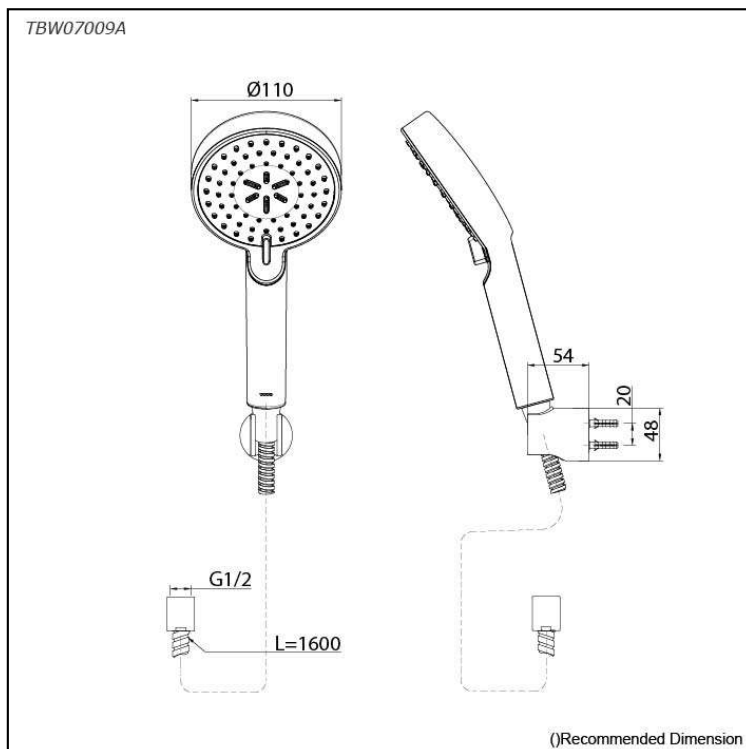

*L Selection
Hand Shower
(3 mode)*

Features

- Multi mode function, Round shape hand shower (COMFORT WAVE, Intense Wave, Intense Wave+)
- Gorgeous and Smart Design Concept

Specifications

Finish:	Chrome
Material:	ABS Plastic (Shower)
Shape:	Round
Dimension:	Diameter 110mm
Water Pressure:	0.05MPa~1.0MPa

Parts description

- **TBW07009A**
Hand Shower (3 mode)

Flow Rate